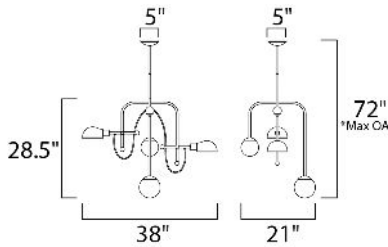

*max overall height

MEASUREMENTS

DIMENSION : 38." L x 21." W x 28.5" H
 MAX OAH : 72." OAH
 CANOPY : 5." W x 1.75" H x 5." L
 HANGING WEIGHT : 19.62094 lb

LAMPING

INPUT VOLTAGE : 120V
 LUMENS : 0 Rated (1,500 Del.)
 BULB : 4 x 18+8W (INCLUDED), 26W Total
 DIMMABLE : Dimmable
 COLOR_TEMP : 3000K