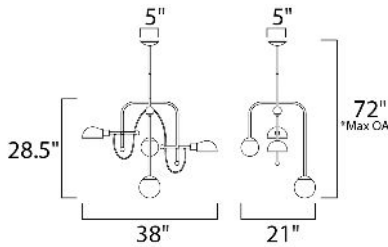

\*max overall height

**MEASUREMENTS**

DIMENSION : 38." L x 21." W x 28.5" H  
 MAX OAH : 72." OAH  
 CANOPY : 5." W x 1.75" H x 5." L  
 HANGING WEIGHT : 19.62094 lb

**LAMPING**

INPUT VOLTAGE : 120V  
 LUMENS : 0 Rated (1,500 Del.)  
 BULB : 4 x 18+8W (INCLUDED), 26W Total  
 DIMMABLE : Dimmable  
 COLOR\_TEMP : 3000K