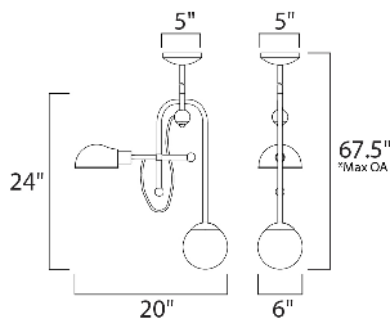

PRODUCT DESCRIPTION

An eclectic design form combining function with Mid-Century influences features articulated arms that support parabolic shades that can swivel to direct the light. Available in your choice of Bronze with Satin Brass or Black with Satin Nickel, both with opal White glass.

*max overall height

MEASUREMENTS

DIMENSION : 20." L x 6." W x 24." H
 MAX OAH : 67.5" OAH
 CANOPY : 5." W x 1.75" H x 5." L
 HANGING WEIGHT : 7.05472 lb

LAMPING

INPUT VOLTAGE : 120V
 LUMENS : 0 Rated (750 Del.)
 BULB : 2 x 9+4W (INCLUDED), 13W Total
 DIMMABLE : Dimmable
 COLOR_TEMP : 3000K