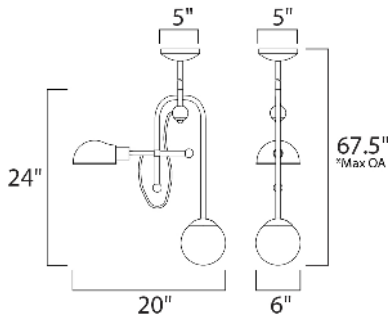

PRODUCT DESCRIPTION

An eclectic design form combining function with Mid-Century influences features articulated arms that support parabolic shades that can swivel to direct the light. Available in your choice of Bronze with Satin Brass or Black with Satin Nickel, both with opal White glass.

*max overall height

MEASUREMENTS

DIMENSION : 20." L x 6." W x 24." H
 MAX OAH : 67.5" OAH
 CANOPY : 5." W x 1.75" H x 5." L
 HANGING WEIGHT : 7.05472 lb

LAMPING

INPUT VOLTAGE : 120V
 LUMENS : 0 Rated (750 Del.)
 BULB : 2 x 9+4W (INCLUDED), 13W Total
 DIMMABLE : Dimmable
 COLOR_TEMP : 3000K

FINISHES OPTION

Black / Satin Nickel BKS

GLASS

White WT

MATERIAL

Steel + Glass

RATINGS

Dry Location
 Dimmable