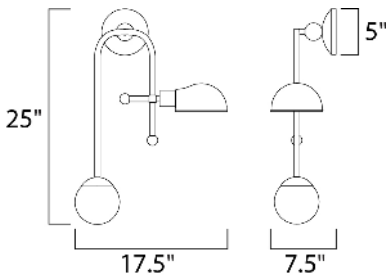

**PRODUCT DESCRIPTION**

An eclectic design form combining function with Mid-Century influences features articulated arms that support parabolic shades that can swivel to direct the light. Available in your choice of Bronze with Satin Brass or Black with Satin Nickel, both with opal White glass.

**MEASUREMENTS**

DIMENSION : 7.5" L x 17.5" W x 25." H x 7.5" Ext  
 MAX OAH : 5." W x 5." H  
 HANGING WEIGHT : 3.52736 lb

**LAMPING**

INPUT VOLTAGE : 120V  
 LUMENS : 0 Rated (750 Del.)  
 BULB : 2 x 9-4W (INCLUDED), 13W Total  
 DIMMABLE : Dimmable  
 COLOR\_TEMP : 3000K