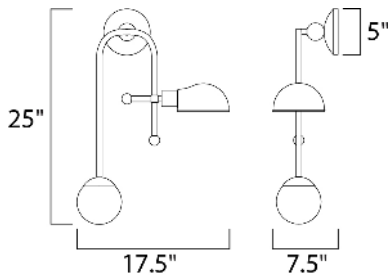

PRODUCT DESCRIPTION

An eclectic design form combining function with Mid-Century influences features articulated arms that support parabolic shades that can swivel to direct the light. Available in your choice of Bronze with Satin Brass or Black with Satin Nickel, both with opal White glass.

MEASUREMENTS

DIMENSION : 7.5" L x 17.5" W x 25." H x 7.5" Ext
 MAX OAH : 5." W x 5." H
 HANGING WEIGHT : 3.52736 lb

LAMPING

INPUT VOLTAGE : 120V
 LUMENS : 0 Rated (750 Del.)
 BULB : 2 x 9+4W (INCLUDED), 13W Total
 DIMMABLE : Dimmable
 COLOR_TEMP : 3000K