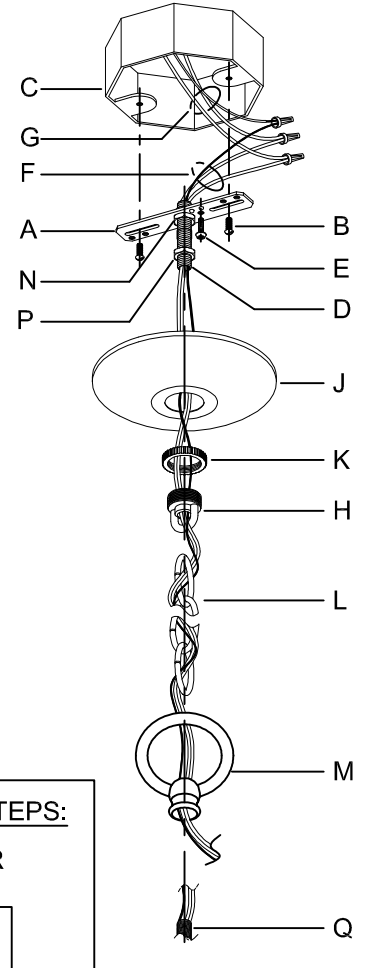

Assembly & Installation Instructions

CAUTION: Read instructions carefully and turn electricity off at main circuit breaker panel before beginning installation.

500022

WARNING - If any Special Control Devices are used with this Fixture, Follow the Instructions Carefully to assure full compliance with N.E.C. requirements. If there are any questions, contact a Qualified Electrical Contractor.

CANOPY MOUNTING & WIRE CONNECTION ASSEMBLY STEPS:

1. D,E → A
2. B,A → C
3. N,P,H → D
4. P → H (TO LOCK) (APRETAR) (À VERROUILLER)
5. F → M
6. M → Q
7. L → M
8. J,K → L
9. L → H
10. F → L,K,J,H,D
11. F → G
12. J,K → H

FIXTURE ASSEMBLY STEPS:

1. S → R

B, C, G & S
(NOT FURNISHED)
(NO INCLUIDA)
(NON FOURNIE)

Instructions d'Assemblage et Installation

Mise en garde: Lire les instructions avec soin et couper le courant au disjoncteur central avant de commencer l'installation.