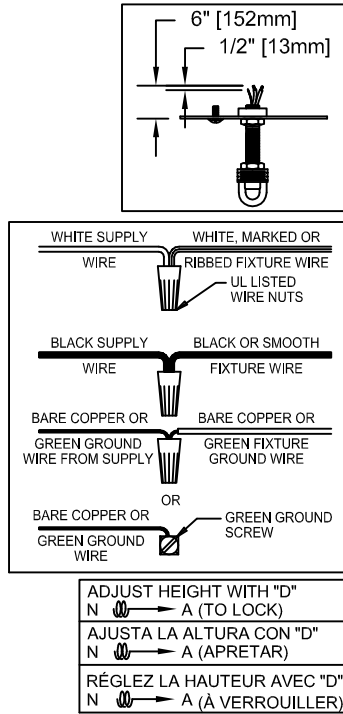

Assembly & Installation Instructions

CAUTION: Read instructions carefully and turn electricity off at main circuit breaker panel before beginning installation.

500022

WARNING - If any Special Control Devices are used with this Fixture, Follow the Instructions Carefully to assure full compliance with N.E.C. requirements. If there are any questions, contact a Qualified Electrical Contractor.

CANOPY MOUNTING & WIRE CONNECTION ASSEMBLY STEPS:

1. D,E → A
2. B,A → C
3. N,P,H → D
4. P → H (TO LOCK) (APRETAR) (À VERROUILLER)
5. F → M
6. M → Q
7. L → M
8. J,K → L
9. L → H
10. F → L,K,J,H,D
11. F → G
12. J,K → H

FIXTURE ASSEMBLY STEPS:

1. S → R

B, C, G & S
(NOT FURNISHED)
(NO INCLUIDA)
(NON FOURNIE)

Instructions d'Assemblage et Installation

Mise en garde: Lire les instructions avec soin et couper le courant au disjoncteur central avant de commencer l'installation.