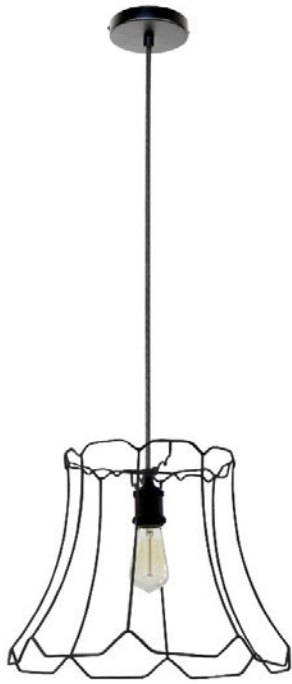

## BKO-M-BK - 1LT Metal Black Framed Pendant

1 Light Metal Framed Pendant, Medium Matte Black Finish

**Height** 14  
**Width/Length** 16  
**Depth** 16  
**Weight** 2

**No. of Bulbs** 1  
**LED Compatible** Yes  
**Total Wattage** 60W

**Body Material** Metal  
**Finish/Color** Matte Black  
**Type of Finish** Painted

**Bulb 1 Amount** 1  
**Bulb 1 Base Type** E26  
**Bulb 1 Max Watt.** 60W  
**Bulb 1 Included** No  
**Bulb 1 Lumens**  
**Bulb 1 CRI**

**Rated For Voltage** Damp Location  
 120V

**Approval Warranty** cUL or equivalent  
 1 Year  
**Instal Position** Ceiling

Date:	Notes:
Fixture Type:	
Job Name:	

**Lighting • LED • Shades • Custom Designs**