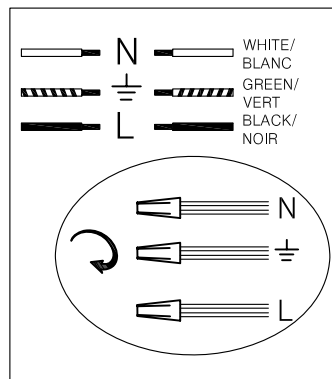

# MODEL ARC-226C

①

②

③

④

6\*60W MAX E12  
NOT INCLUDED/NOT INCLUS