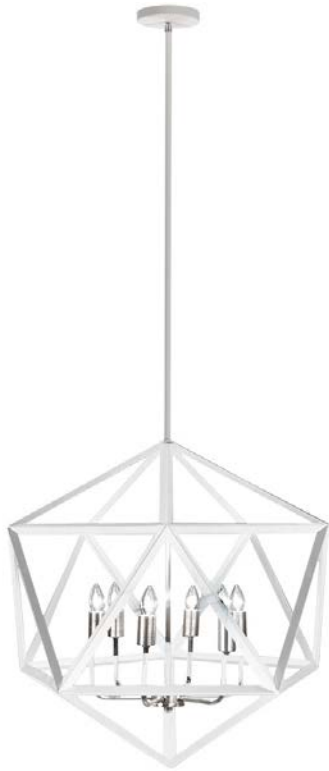

ARC-226C-WH-SC - 6LT Chandelier,Matte WHT/SC

6 Light Chandelier, Matte White with Satin Chrome Accents

Height	25	No. of Bulbs	6
Width/Length	22	LED Compatible	Yes
Depth	22	Total Wattage	360W
Weight	13		
Body Material	Metal	Second Material	Metal
Finish/Color	Matte White	Second Finish/Color	Satin Chrome
Type of Finish	Painted	Second Type of Finish	Electroplated
Bulb 1 Amount	6	Rated For Voltage	Dry Location 120V
Bulb 1 Base Type	E12	Approval	cUL or equivalent
Bulb 1 Max Watt.	60W	Warranty	1 Year
Bulb 1 Included	No	Instal Position	Ceiling
Bulb 1 Lumens			
Bulb 1 CRI			

Date:	Notes:
Fixture Type:	
Job Name:	

Lighting • LED • Shades • Custom Designs

TORONTO | BUFFALO | LIGHTFAIR | DALLAS MARKET CENTRE # 4303

www.dainolite.com |
 [1-888-564-1262](tel:1-888-564-1262) |
 dainolite@dainolite.com
[/dainolite](https://www.facebook.com/dainolite) |
 [/dainoliteld](https://www.instagram.com/dainoliteld) |
 [/dainolite](https://www.youtube.com/dainolite)