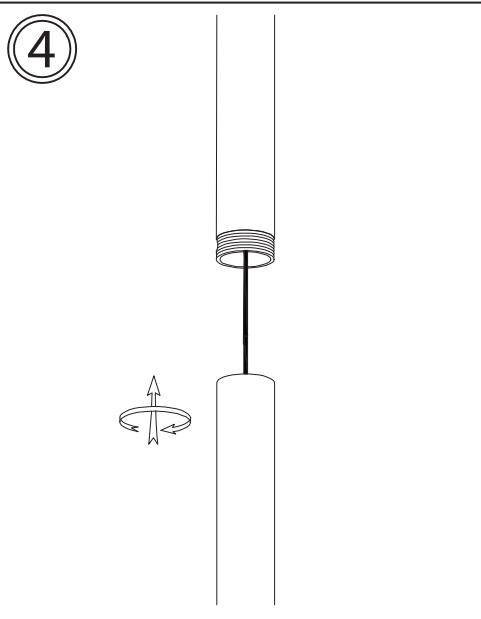

# 170LEDF

1 x 27W+1W LED  
 3000K 2520Lumens  
 1x5W  
 3000K 400Lumens  
 Included / inclus  
 Input: 100-240V~50/60 Hz  
 Output: 24V-DC 1.5A