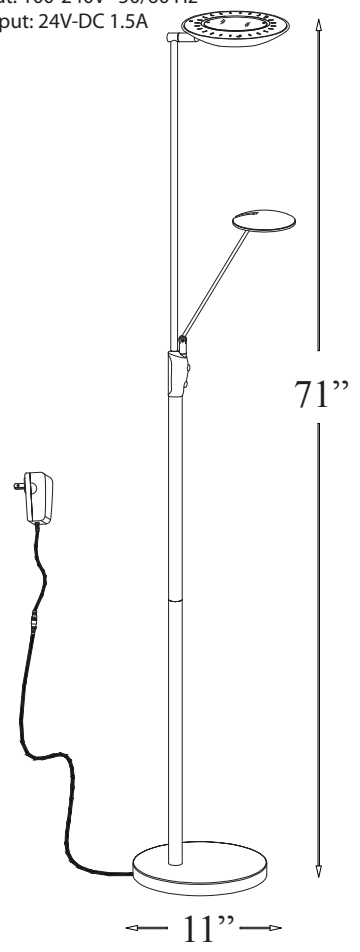

# 170LEDF

1 x 27W+1W LED  
 3000K 2520Lumens  
 1x5W  
 3000K 400Lumens  
 Included / inclus  
 Input: 100-240V~50/60 Hz  
 Output: 24V-DC 1.5A

## IMPORTANT SAFETY INSTRUCTIONS

The LED bulb has been permanently installed into this lamp.  
 The LED bulb does not need to be replaced. Do no attempt to remove or replace the LED bulb.  
 Although LED bulbs do not get as hot as traditional light bulbs, they still generate some heat. Avoid touching the LED bulb.  
 Do not try to modify the plug, cable, adaptor or LED bulb.  
 Use a soft cloth when cleaning the lamp. Do not use chemical or abrasive cleaners  
 These important safety warnings do not cover all possible conditions or situations that may occur. Please take care when using this product.