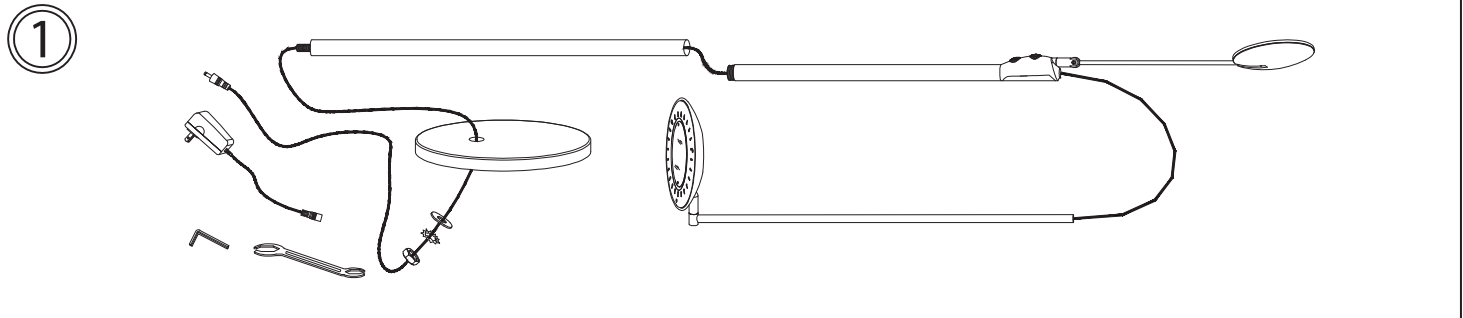

# 170LEDF

1 x 27W+1W LED  
 3000K 2520Lumens  
 1x5W  
 3000K 400Lumens  
 Included / inclus  
 Input: 100-240V~50/60 Hz  
 Output: 24V-DC 1.5A

## IMPORTANT SAFETY INSTRUCTIONS

The LED bulb has been permanently installed into this lamp.  
 The LED bulb does not need to be replaced. Do no attempt to remove or replace the LED bulb.  
 Although LED bulbs do not get as hot as traditional light bulbs, they still generate some heat. Avoid touching the LED bulb.  
 Do not try to modify the plug, cable, adaptor or LED bulb.  
 Use a soft cloth when cleaning the lamp. Do not use chemical or abrasive cleaners  
 These important safety warnings do not cover all possible conditions or situations that may occur. Please take care when using this product.