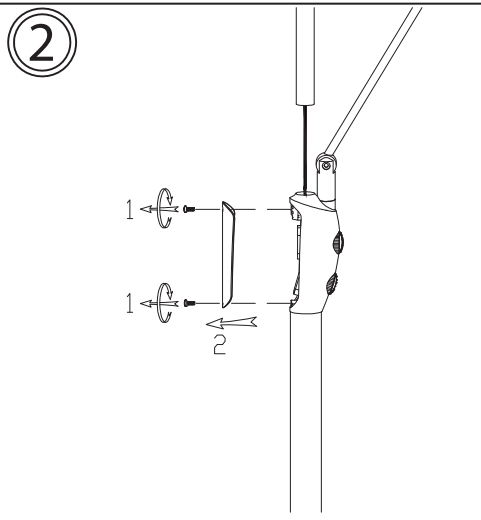

# 170LEDF

1 x 27W+1W LED  
 3000K 2520Lumens  
 1x5W  
 3000K 400Lumens  
 Included / inclus  
 Input: 100-240V~50/60 Hz  
 Output: 24V-DC 1.5A