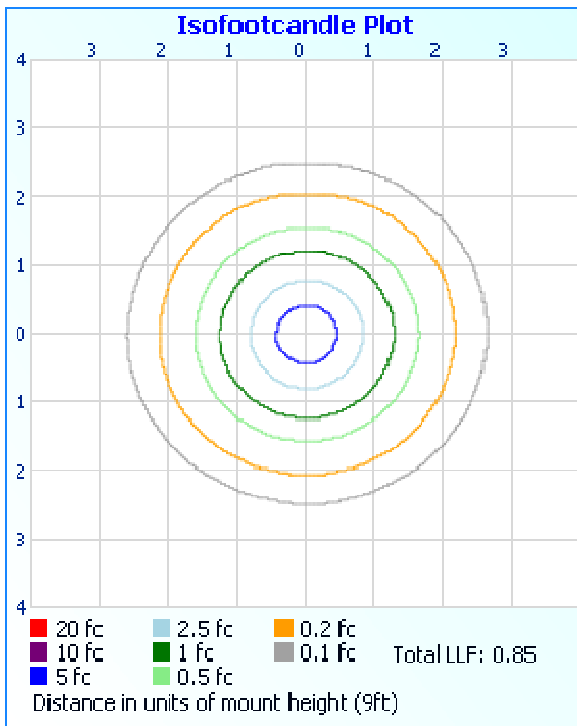

## Luminaire Photometric Report

**Filename:** 1039\_18 - C64749  
**Manufacturer:** Matteo Lighting  
**Luminaire:** Pendant  
**Luminaire Cat:** C64749  
**Lamp Output:** 1 lamp, rated Lumens/lamp: 1937.6  
**Max Candela:** 694.0 at Horizontal: 270°, Vertical: 1°  
**Input Wattage:** 58.4  
**Luminous Opening:** Rectangle (L: 49.21", W: 1.1")  
**Test:** 1039\_18  
**Test Date:** 20 February 2018  
**Photometry :** Type C  
**CIE Class:** Direct  
**Cutoff Class:** Cutoff  
**Nema Type:** 7 X 7

Zone	Lumens	% Lamp	% Luminaire
0-30	528.0	27.3%	27.3%
0-40	861.6	44.5%	44.5%
0-60	1,515.5	78.2%	78.2%
60-90	398.8	20.6%	20.6%
70-100	166.9	8.6%	8.6%
90-120	9.5	0.5%	0.5%
0-90	1,914.3	98.8%	98.8%
90-180	23.3	1.2%	1.2%
0-180	1,937.6	100%	100%

Distance	Center Beam fc	Beam Width
1.5ft	304 fc	4.0 ft
3.0ft	76.1 fc	8.1 ft
4.5ft	33.8 fc	12.1 ft
6.0ft	19.0 fc	16.1 ft
7.5ft	12.2 fc	20.1 ft
9.0ft	8.45 fc	24.2 ft

■ Vert. Spread: 106.7°  
■ Horiz. Spread: 114.3°