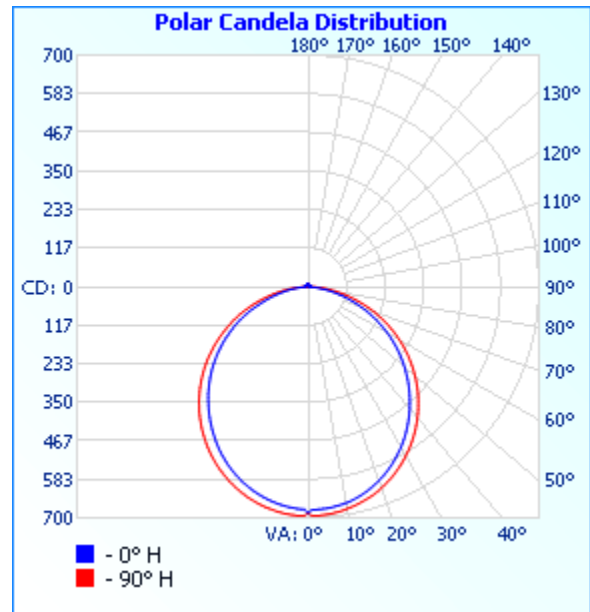

## Luminaire Photometric Report

**Filename:** 1039\_18 - C64749  
**Manufacturer:** Matteo Lighting  
**Luminaire:** Pendant  
**Luminaire Cat:** C64749  
**Lamp Output:** 1 lamp, rated Lumens/lamp: 1937.6  
**Max Candela:** 694.0 at Horizontal: 270°, Vertical: 1°  
**Input Wattage:** 58.4  
**Luminous Opening:** Rectangle (L: 49.21", W: 1.1")  
**Test:** 1039\_18  
**Test Date:** 20 February 2018  
**Photometry :** Type C  
**CIE Class:** Direct  
**Cutoff Class:** Cutoff  
**Nema Type:** 7 X 7

Zone	Lumens	% Lamp	% Luminaire
0-30	528.0	27.3%	27.3%
0-40	861.6	44.5%	44.5%
0-60	1,515.5	78.2%	78.2%
60-90	398.8	20.6%	20.6%
70-100	166.9	8.6%	8.6%
90-120	9.5	0.5%	0.5%
0-90	1,914.3	98.8%	98.8%
90-180	23.3	1.2%	1.2%
0-180	1,937.6	100%	100%

Distance	Center Beam fc	Beam Width
1.5ft	304 fc	4.0 ft
3.0ft	76.1 fc	8.1 ft
4.5ft	33.8 fc	12.1 ft
6.0ft	19.0 fc	16.1 ft
7.5ft	12.2 fc	20.1 ft
9.0ft	8.45 fc	24.2 ft

■ Vert. Spread: 106.7°  
■ Horiz. Spread: 114.3°