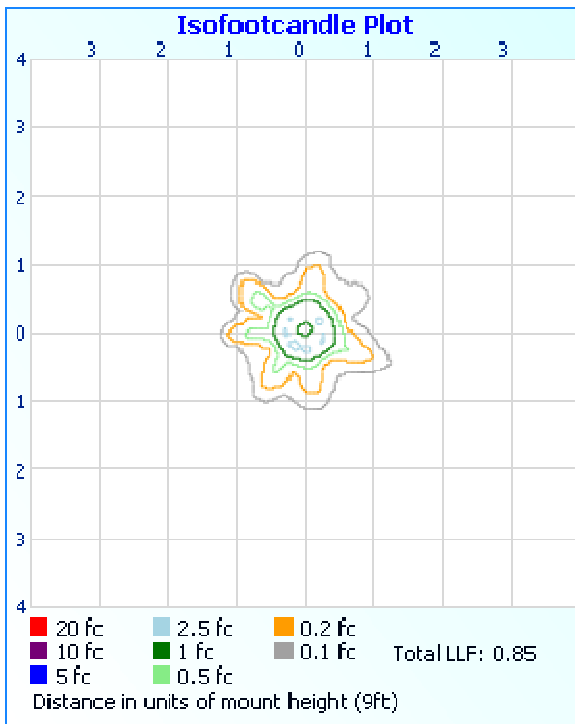

IES FILE FOR C62712 PLEASE REFER TO THIS C62701 FILE X I2

Photometrics Pro

Luminaire Photometric Report

Filename: 024_17 - C62701CH/MB
Manufacturer: Matteo Lighting
Luminaire: Pendant
Luminaire Cat: C62701CH/MB
Lamp Cat: LED 120Vac
Lamp Output: 1 lamp, rated Lumens/lamp: 268.2
Max Candela: 303.1 at Horizontal: 300°, Vertical: 14°
Input Wattage: 4.7
Luminous Opening: Circular (Dia: 1.77")
Test: 024_17
Test Date: 26 October 2017
Test Lab: Matteo Lighting
Photometry : Type C
CIE Class: Semi-Direct
Cutoff Class: Noncutoff
Nema Type: 5 X 4

Zonal Lumen Summary

| Zone | Lumens | % Lamp | % Luminaire |
|--------|--------|--------|-------------|
| 0-30 | 123.1 | 45.9% | 45.9% |
| 0-40 | 151.9 | 56.6% | 56.6% |
| 0-60 | 198.5 | 74% | 74% |
| 60-90 | 30.7 | 11.4% | 11.4% |
| 70-100 | 32.0 | 11.9% | 11.9% |
| 90-120 | 19.5 | 7.3% | 7.3% |
| 0-90 | 229.2 | 85.4% | 85.4% |
| 90-180 | 39.1 | 14.6% | 14.6% |
| 0-180 | 268.2 | 100% | 100% |

Lumens Per Zone

| Zone | Lumens | % Total | Zone | Lumens | % Total |
|-------|--------|---------|---------|--------|---------|
| 0-10 | 12.1 | 4.5% | 90-100 | 10.2 | 3.8% |
| 10-20 | 60.9 | 22.7% | 100-110 | 5.4 | 2% |
| 20-30 | 50.2 | 18.7% | 110-120 | 3.9 | 1.4% |
| 30-40 | 28.8 | 10.7% | 120-130 | 4.2 | 1.6% |
| 40-50 | 28.4 | 10.6% | 130-140 | 4.7 | 1.8% |
| 50-60 | 18.3 | 6.8% | 140-150 | 4.0 | 1.5% |
| 60-70 | 8.8 | 3.3% | 150-160 | 3.8 | 1.4% |
| 70-80 | 8.8 | 3.3% | 160-170 | 2.4 | 0.9% |
| 80-90 | 13.0 | 4.9% | 170-180 | 0.6 | 0.2% |