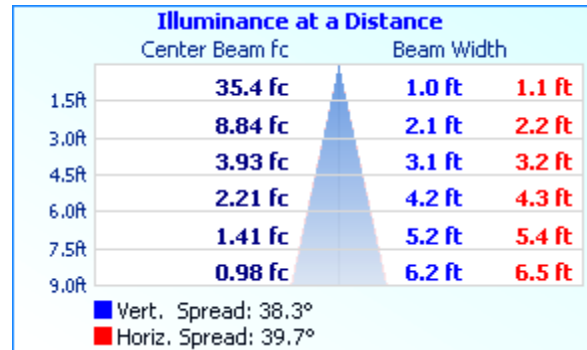

IES FILE FOR C62712 PLEASE REFER TO THIS C62701 FILE X I2

Photometrics Pro

Luminaire Photometric Report

Filename: 024_17 - C62701CH/MB
Manufacturer: Matteo Lighting
Luminaire: Pendant
Luminaire Cat: C62701CH/MB
Lamp Cat: LED 120Vac
Lamp Output: 1 lamp, rated Lumens/lamp: 268.2
Max Candela: 303.1 at Horizontal: 300°, Vertical: 14°
Input Wattage: 4.7
Luminous Opening: Circular (Dia: 1.77")
Test: 024_17
Test Date: 26 October 2017
Test Lab: Matteo Lighting
Photometry : Type C
CIE Class: Semi-Direct
Cutoff Class: Noncutoff
Nema Type: 5 X 4

Zonal Lumen Summary

| Zone | Lumens | % Lamp | % Luminaire |
|--------|--------|--------|-------------|
| 0-30 | 123.1 | 45.9% | 45.9% |
| 0-40 | 151.9 | 56.6% | 56.6% |
| 0-60 | 198.5 | 74% | 74% |
| 60-90 | 30.7 | 11.4% | 11.4% |
| 70-100 | 32.0 | 11.9% | 11.9% |
| 90-120 | 19.5 | 7.3% | 7.3% |
| 0-90 | 229.2 | 85.4% | 85.4% |
| 90-180 | 39.1 | 14.6% | 14.6% |
| 0-180 | 268.2 | 100% | 100% |

Lumens Per Zone

| Zone | Lumens | % Total | Zone | Lumens | % Total |
|-------|--------|---------|---------|--------|---------|
| 0-10 | 12.1 | 4.5% | 90-100 | 10.2 | 3.8% |
| 10-20 | 60.9 | 22.7% | 100-110 | 5.4 | 2% |
| 20-30 | 50.2 | 18.7% | 110-120 | 3.9 | 1.4% |
| 30-40 | 28.8 | 10.7% | 120-130 | 4.2 | 1.6% |
| 40-50 | 28.4 | 10.6% | 130-140 | 4.7 | 1.8% |
| 50-60 | 18.3 | 6.8% | 140-150 | 4.0 | 1.5% |
| 60-70 | 8.8 | 3.3% | 150-160 | 3.8 | 1.4% |
| 70-80 | 8.8 | 3.3% | 160-170 | 2.4 | 0.9% |
| 80-90 | 13.0 | 4.9% | 170-180 | 0.6 | 0.2% |