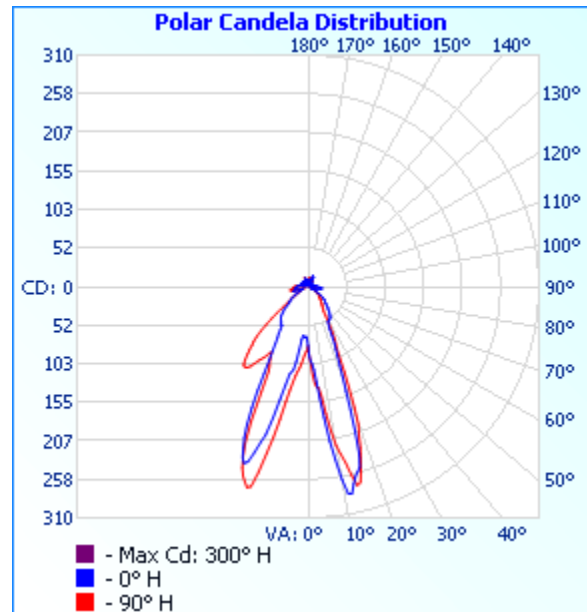

IES FILE FOR C62712 PLEASE REFER TO THIS C62701 FILE X I2

Photometrics Pro

Luminaire Photometric Report

Filename: 024_17 - C62701CH/MB
Manufacturer: Matteo Lighting
Luminaire: Pendant
Luminaire Cat: C62701CH/MB
Lamp Cat: LED 120Vac
Lamp Output: 1 lamp, rated Lumens/lamp: 268.2
Max Candela: 303.1 at Horizontal: 300°, Vertical: 14°
Input Wattage: 4.7
Luminous Opening: Circular (Dia: 1.77")
Test: 024_17
Test Date: 26 October 2017
Test Lab: Matteo Lighting
Photometry : Type C
CIE Class: Semi-Direct
Cutoff Class: Noncutoff
Nema Type: 5 X 4

Zonal Lumen Summary

| Zone | Lumens | % Lamp | % Luminaire |
|--------|--------|--------|-------------|
| 0-30 | 123.1 | 45.9% | 45.9% |
| 0-40 | 151.9 | 56.6% | 56.6% |
| 0-60 | 198.5 | 74% | 74% |
| 60-90 | 30.7 | 11.4% | 11.4% |
| 70-100 | 32.0 | 11.9% | 11.9% |
| 90-120 | 19.5 | 7.3% | 7.3% |
| 0-90 | 229.2 | 85.4% | 85.4% |
| 90-180 | 39.1 | 14.6% | 14.6% |
| 0-180 | 268.2 | 100% | 100% |

Lumens Per Zone

| Zone | Lumens | % Total | Zone | Lumens | % Total |
|-------|--------|---------|---------|--------|---------|
| 0-10 | 12.1 | 4.5% | 90-100 | 10.2 | 3.8% |
| 10-20 | 60.9 | 22.7% | 100-110 | 5.4 | 2% |
| 20-30 | 50.2 | 18.7% | 110-120 | 3.9 | 1.4% |
| 30-40 | 28.8 | 10.7% | 120-130 | 4.2 | 1.6% |
| 40-50 | 28.4 | 10.6% | 130-140 | 4.7 | 1.8% |
| 50-60 | 18.3 | 6.8% | 140-150 | 4.0 | 1.5% |
| 60-70 | 8.8 | 3.3% | 150-160 | 3.8 | 1.4% |
| 70-80 | 8.8 | 3.3% | 160-170 | 2.4 | 0.9% |
| 80-90 | 13.0 | 4.9% | 170-180 | 0.6 | 0.2% |