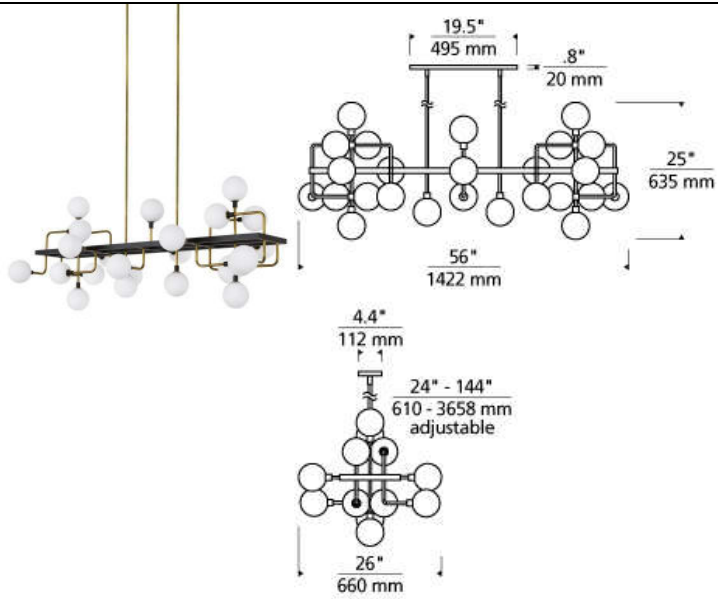

Viaggio Linear Suspension LED T20

DESCRIPTION

The Viaggio Linear Suspension by Tech Lighting features an artistic cluster of glass orbs for a sense of celestial travel within a room. Your choice of two gorgeous finish options include a sleek black body contrasted against solid Brass arms with white glass globes or polished nickel arms with mirrored smoke glass globes, either option will create a comfortable glare-free wash of illumination onto surfaces below. The Viaggio Linear is ideal for dining room lighting, living room lighting and commercial lighting applications. The Viaggio can carry into other areas of your space as this collection is available as a chandelier, flush mount and wall sconce. Available lamping options include fully-dimmable energy efficient LEDs or no-lamp, leaving you the option to light the Viaggio with your preferred lamping. Available with or without lamp. Brass & Black w/ Opal glass rated for (25) 5 watt max. G9 Pin lamps. LED version ships with (25) 120 volt 4.5 watt, 303 delivered lumens (7575 total delivered lumens), 3000K, 90 CRI LED G9 Bi-Pin lamps. Polished Nickel & Black w/Mirrored Smoke glass rated for (25) 5 watt max. candelabra base E12 lamps. LED version ships with (25) 120 volt 2 watt, 114 delivered lumen (2850 total delivered lumens), 2700K, 90 CRI candelabra base LED E12 lamps. Dimmable with LED compatible or triac dimmer. All versions include (4) 6" and (8) 12" rigid stems in coordinating finish.

INSTALLATION

This product can mount to either a 4" square electrical box with round plaster ring or an octagonal electrical box (not included).

OTHER

Minimum OAL drop height.

WEIGHT

38-40lb / 17.24-18.14kg ±

Mirrored Smoke/Polished Nickel version only available with LED927.

700LS VGO _____

FIXTURE TYPE: _____

JOB NAME: _____

NOTES: _____