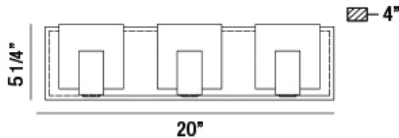

CANMORE, 3LT LED BATHBAR

Product Details

Item No.	:	34143-018
Finish	:	Chrome
Shade	:	Frosted
Width	:	20"
Height	:	5.25"
Max Extension	:	4"
Est. Weight	:	3.74 lbs
IP Rating	:	20
Approval	:	cETLus

BULB DETAILS

ITEM NO.	FINISH	SHADE
34143-018	Chrome	Frosted

TECHNICAL DETAILS

Canopy Length	:	20.25"
Canopy Width	:	5"
Canopy Height	:	1.25"
Driver	:	Ek-top

PROJECT INFORMATION

Job Name: Date: Type:

Comments: