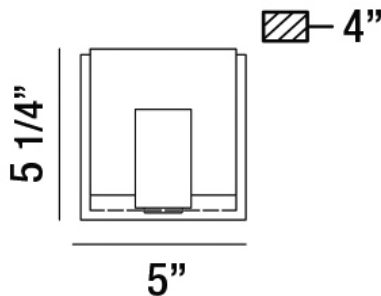

CANMORE, 1LT LED WALLSCONCE

Product Details

Item No.	:	34142-011
Finish	:	Chrome
Shade	:	Frosted
Width	:	5"
Height	:	5.25"
Max Extension	:	4"
Est. Weight	:	1.76 lbs
IP Rating	:	20
Approval	:	cETLus

BULB DETAILS

ITEM NO.	FINISH	SHADE
34142-011	Chrome	Frosted

TECHNICAL DETAILS

Canopy Length	:	5"
Canopy Width	:	5"
Canopy Height	:	1.25"
Driver	:	Ek-top

PROJECT INFORMATION

Job Name: Date: Type:

Comments: