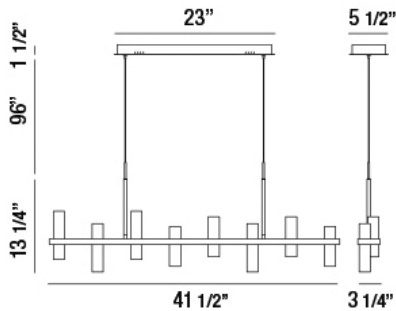

NETTO, LINEAR LED CHANDELIER, 32W

Product Details

Item No.	:	33723-013
Finish	:	Chrome
Shade	:	Clear/frosted Acrylic
Length	:	41.5"
Width	:	3.25"
Height	:	13.25"
Est. Weight	:	17.31 lbs
IP Rating	:	20
Approval	:	cETLus

ITEM NO.	FINISH	SHADE
33723-013	Chrome	Clear/frosted Acrylic

TECHNICAL DETAILS

Hanging Support Type	:	Wire
Wire Length	:	96"
Power Wire Length	:	96"
Canopy Length	:	23"
Canopy Width	:	5.5"
Canopy Height	:	1.25"
Driver	:	Waiberlon