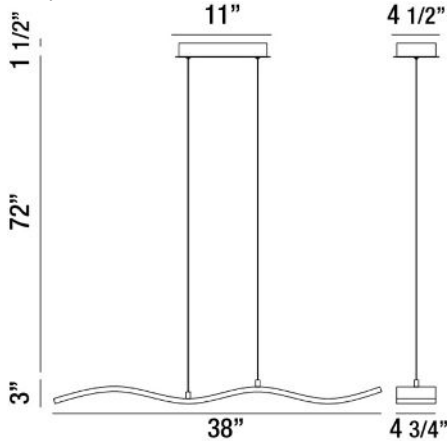

HIGH TIDE, LED PENDANT

Options Available

ITEM NO.	FINISH	SHADE
31806-015	Black	Frosted Acrylic

Rolled frosted acrylic LED with black mesh accent

Product Details

Item No.	:	31806-015
Finish	:	Black
Shade	:	Frosted Acrylic
Length	:	38"
Width	:	4.75"
Height	:	3"
Est. Weight	:	7.92 lbs
IP Rating	:	IP20
Approval	:	cETLus

BULB DETAILS

No. of Bulbs	:	1
Bulb Type	:	LED
Bulb Voltage	:	120V
Bulb Wattage	:	30W
Bulb Socket	:	LED
Input Voltage	:	120V
Dimmable	:	Yes
Lumens	:	2250lm
Kelvin	:	3000K
CRI	:	80+
Bulb Included	:	Yes

TECHNICAL DETAILS

Hanging Support Type	:	Wire
Wire Length	:	72"
Canopy Length	:	11"
Canopy Width	:	4.5"
Canopy Height	:	1.5"

PROJECT INFORMATION

Job Name: Date: Type:

Comments: