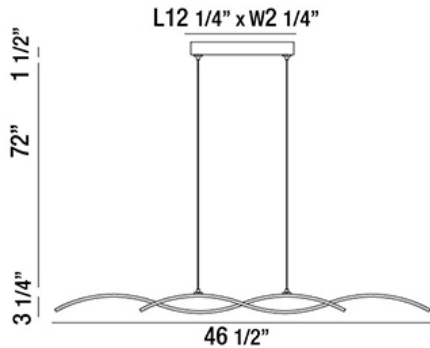

SLY, 4-LIGHT LED PENDANT

Product Details

Item No.	:	30042-018
Finish	:	Silver
Shade	:	Frosted
Length	:	46.5"
Width	:	3.25"
Height	:	3.25"
Est. Weight	:	5.28 lbs
Approval	:	cETLus

BULB DETAILS

No. of Bulbs	:	4
Bulb Type	:	LED
Bulb Voltage	:	120V
Bulb Wattage	:	6.5W
Bulb Socket	:	LED
Input Voltage	:	120V
Dimmable	:	Yes
Lumens	:	2080lm
Kelvin	:	3000K
CRI	:	80+
Bulb Included	:	Yes

Options Available

ITEM NO.	FINISH	SHADE
30042-018	Silver	Frosted

Aluminum waves of integral LED lights

TECHNICAL DETAILS

Hanging Support Type	:	Wire
Wire Length	:	72"
Canopy Length	:	12.25"
Canopy Width	:	2.25"
Canopy Height	:	1.75"