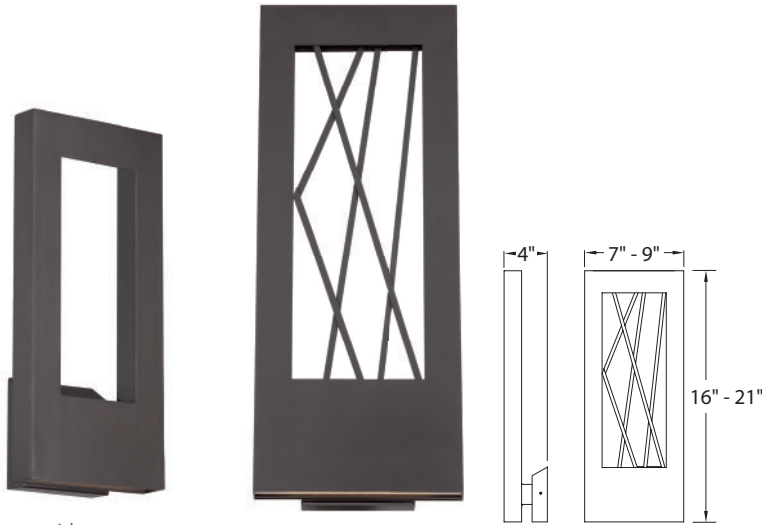

TWILIGHT – model: WS-W55

LED Outdoor

Shown without decorative trellis element

Fixture Type:

Catalog Number:

Project: _____

Location: _____

PRODUCT DESCRIPTION

Waning light of day through the trees. Indirect LED illumination behind a lattice screen gives the illusion of twilight. Glare free illumination with ambient and down lighting for safety, security and architectural accent.

FEATURES

- IP65 rated - Wet location listed
- ETL & cETL listed
- ADA compliant, low profile design
- Removable cage bars element
- Replaceable LED module
- No transformer or driver required
- **80,000 hour rated life**
- **Color Temp: 3000K**
- **CRI: 90**

SPECIFICATIONS

Construction: Aluminum

Light Source: High output LED

Dimming: Dims to 10% with an electronic low voltage (ELV) dimmer

Mounting: Mounts directly to junction box

Finish: Bronze (BZ)

ORDER NUMBER