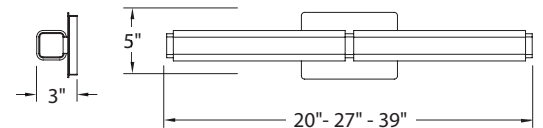

VOGUE– model: WS-31

LED Vanity/Sconce Luminaire

Fixture Type:

Catalog Number:

Project: _____

Location: _____

PRODUCT DESCRIPTION

From transitional to contemporary, the Vogue family coordinates with popular bath hardware and metal finishes. An extensive range of LED wall luminaires are available for every application and environment. Crafted of mouth blown etched opal glass and designed with hidden hardware, these luminaires offer powerful lumen output and excellent color rendering.

FEATURES

- CEC Title 24 compliant for WS-3120 and WS-3127
- ETL & cETL listed for damp locations
- Mount vertically or horizontally
- Low profile design
- No transformer or driver needed
- Replaceable LED module
- 277V option and alternate color temperature available special order
- 120° beam angle
- 80,000 hour potential life
- **Color Temp: 3000K**
- **CRI: 90**

SPECIFICATIONS

- Construction:** Aluminum with mouth blown etched opal glass.
- Power:** AC-LED, no transformer or driver needed
- Light Source:** High output LED.
- Dimming:** Dims to 10% with an electronic low voltage (ELV) dimmer.
- Mounting:** Mounts directly to junction box.
- Finish:** Brushed Nickel (BN), Bronze (BZ), Chrome (CH).
- Standards:** ETL & cETL listed. ADA compliant.

REPLACEMENT GLASS

Model	Fixture
RPL-GLA-3120	WS-3120
RPL-GLA-3127	WS-3127
RPL-GLA-3139	WS-3139

Back Plate Dimensions:

Model	Dimension
WS-3120	6¾L x 4½W x 5⁄8H
WS-3127	6¾L x 4½W x 5⁄8H
WS-3139	10⁵⁄8L x 4½W x 5⁄8H